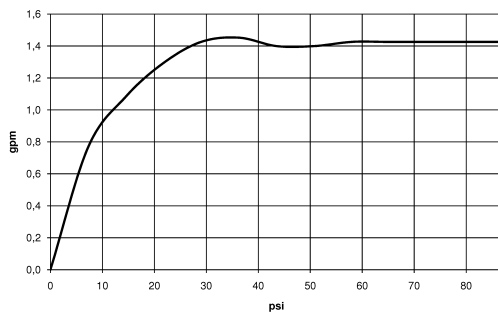

Flow rate chart