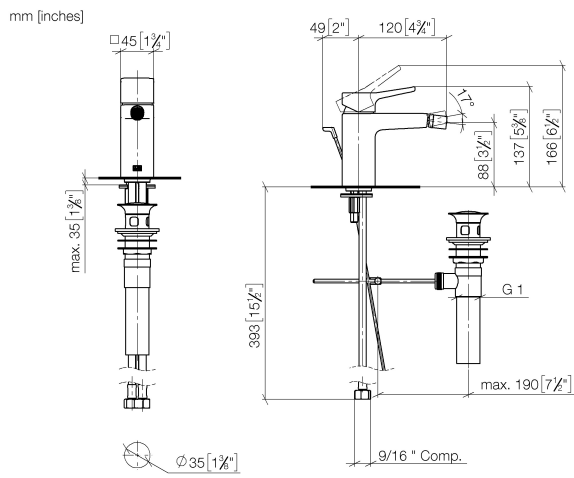

## DORNBACHT YARRE Single-lever bidet mixer with pop-up waste - Chrome

---

33 600 832

- 124mm projection
- 1 1/4" pop-up waste
- ball-joint pivotable through 15° (in any direction)
- circular, air-enriched flow
- height of mixer 126 mm
- height up to aerator 90 mm
- hole diameter 35 mm
- 2 x pressure hose with 3/8" cap nut
- max. flow 5.4 l/min

## DORNBRACHT YARRE Single-lever bidet mixer with pop-up waste - Chrome

33 600 832

### Flow rate chart

**DORNBACHT YARRE Single-lever bidet mixer with pop-up waste - Chrome**

33 600 832

Parts for other finishes can be found here: [Soft Black](#)

**Spare parts list**

No.	Item Number	Name	Quantity used	Delivery time
1	90 20 83 004 00-00	handle	1	2
2	90 21 02 400 00-00	cover	1	2
3	90 23 10 140 00 90	nut	1	2
4	90 15 05 502 00 90	cartridge	1	2
5	90 21 40 008 00-00	joint	1	2
6	90 23 01 178 00-00	aerator	1	-
Spare part can no longer be ordered, please order the replacement item				
7	90 30 11 504 00 90	fixing set	1	2
8	90 30 04 110 03 90	hose	1	2
9	90 11 01 200 01-00	pop-up waste	1	2