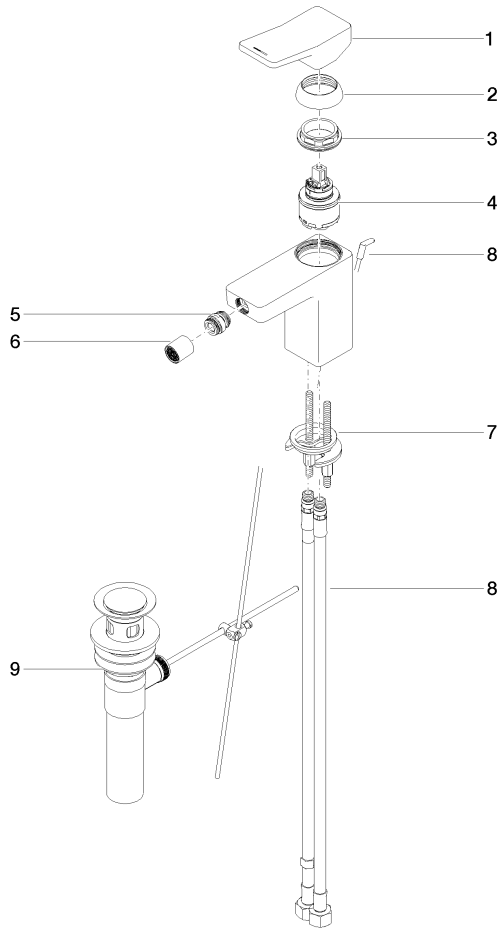

## DORNBACHT YARRE Single-lever bidet mixer with pop-up waste - Chrome

---

33 600 832

- 124mm projection
- 1 1/4" pop-up waste
- ball-joint pivotable through 15° (in any direction)
- circular, air-enriched flow
- height of mixer 126 mm
- height up to aerator 90 mm
- hole diameter 35 mm
- 2 x pressure hose with 3/8" cap nut
- max. flow 5.4 l/min

## DORNBRACHT YARRE Single-lever bidet mixer with pop-up waste - Chrome

33 600 832

### Flow rate chart

**DORNBACHT YARRE Single-lever bidet mixer with pop-up waste - Chrome**

33 600 832

Parts for other finishes can be found here: [Soft Black](#)

**Spare parts list**

No.	Item Number	Name	Quantity used	Delivery time
1	90 20 83 004 00-00	handle	1	2
2	90 21 02 400 00-00	cover	1	2
3	90 23 10 140 00 90	nut	1	2
4	90 15 05 502 00 90	cartridge	1	2
5	90 21 40 008 00-00	joint	1	2
6	90 23 01 178 00-00	aerator	1	-
Spare part can no longer be ordered, please order the replacement item				
7	90 30 11 504 00 90	fixing set	1	2
8	90 30 04 110 03 90	hose	1	2
9	90 11 01 200 01-00	pop-up waste	1	2